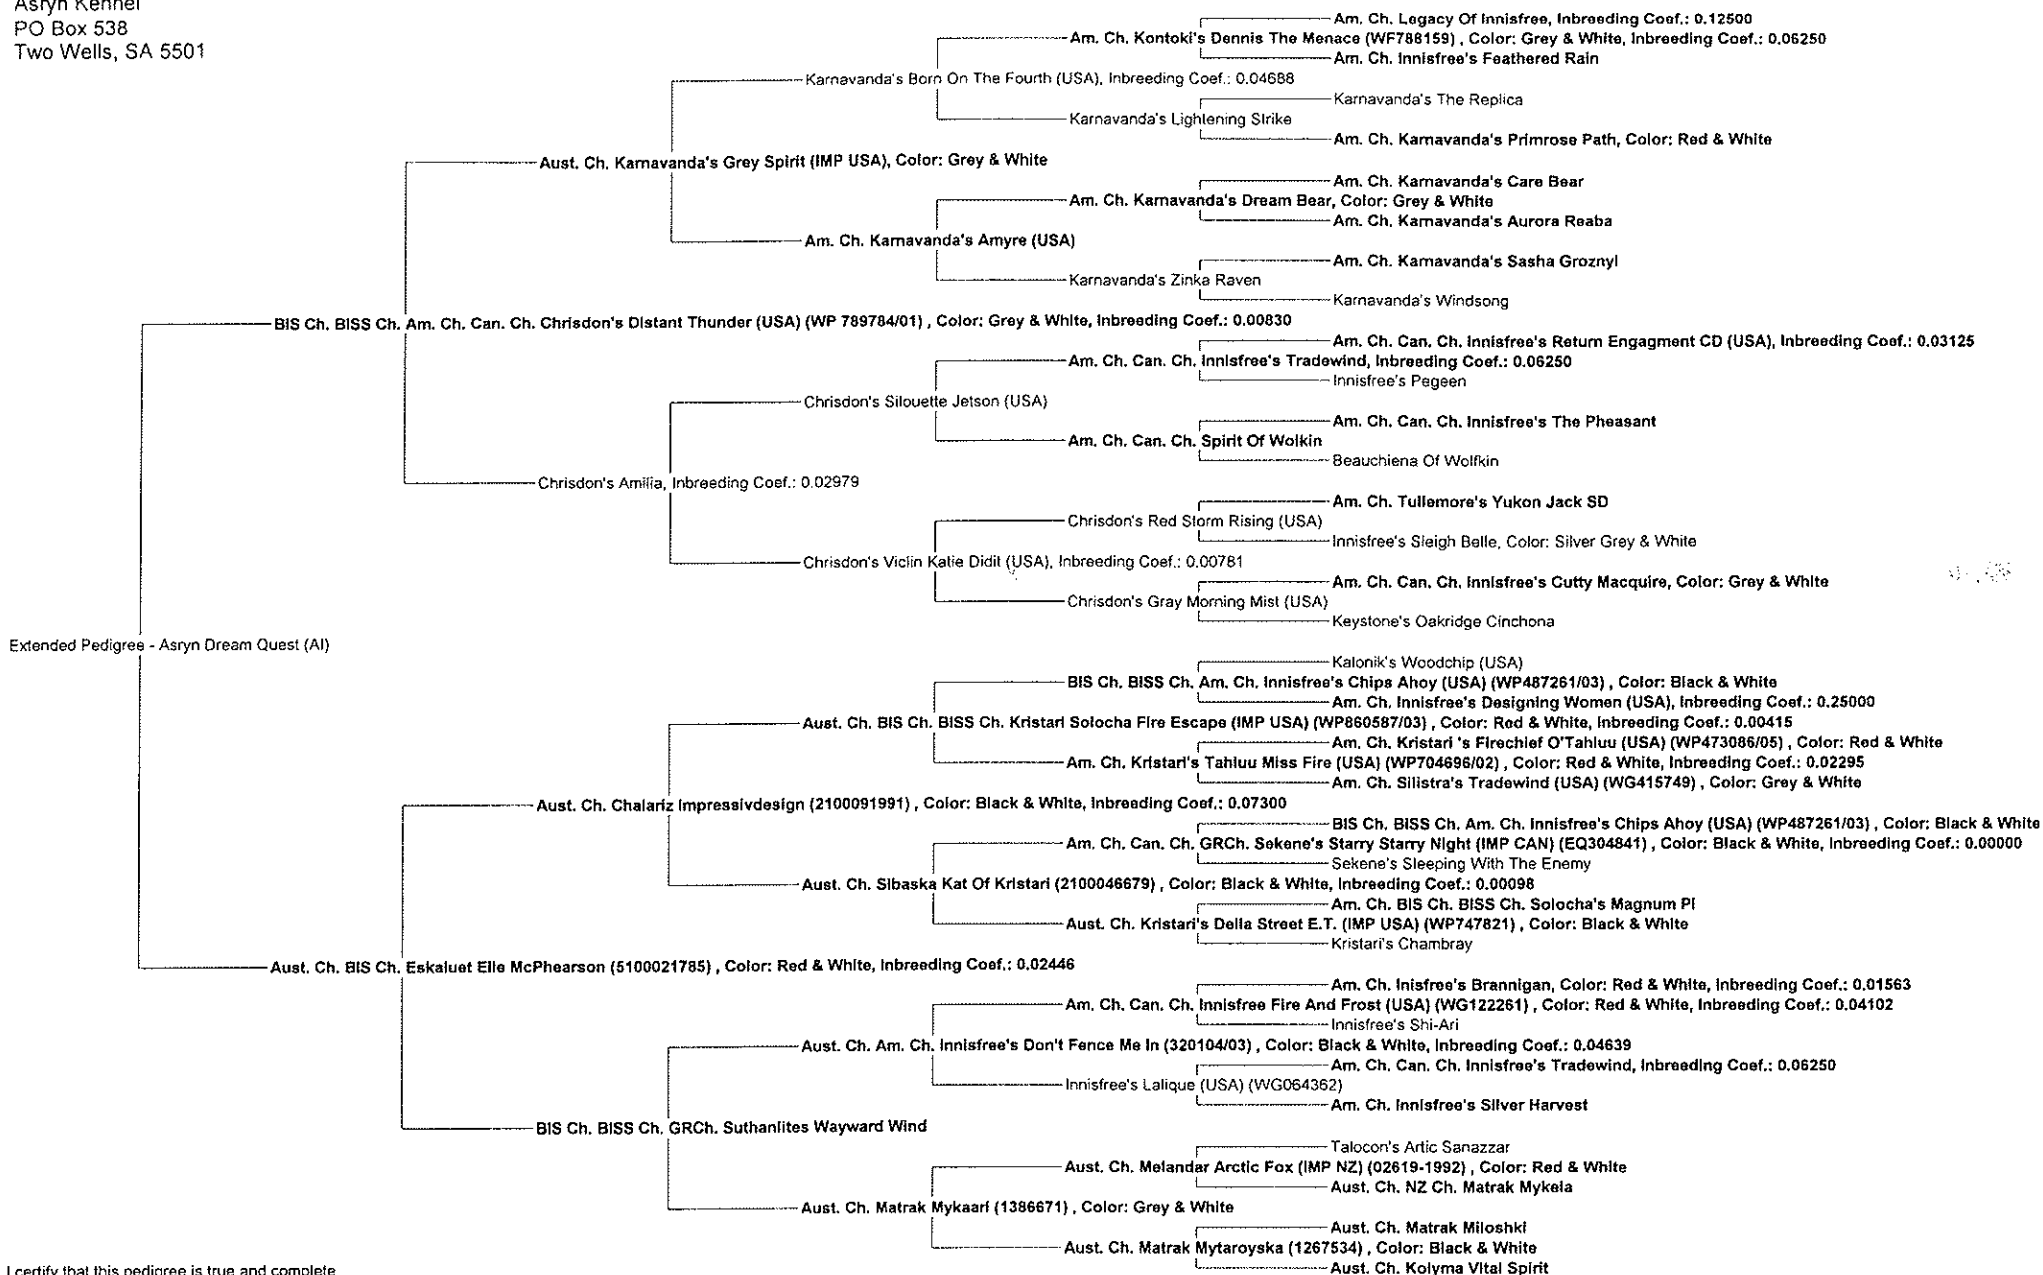

Extended Pedigree - Asryn Dream Quest (AI)

Karen Bryant
Asryn Kennel
PO Box 538
Two Wells, SA 5501

I certify that this pedigree is true and complete to the best of my knowledge

Date: 29/1/07